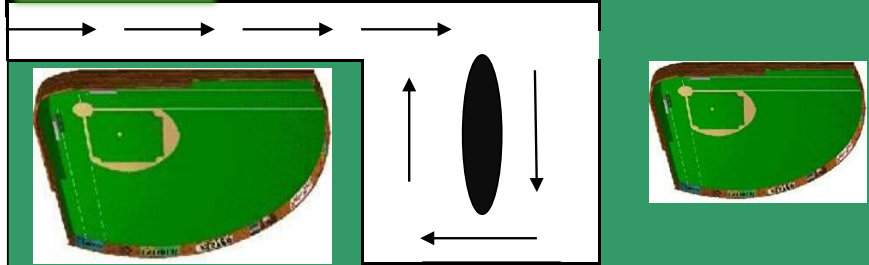

NORTHWEST PIPE CO.

DIAGONAL PARKING

RAILROAD TRACKS

NO PARKING

RT 892 OR DUPONT ROAD

TO FIELDS

TO PARKERSBURG

NO PARKING

NO PARKING

WELCOME TO THE 2010 WVSA OPEN CUP
AT
TRI-C SOCCER COMPLEX