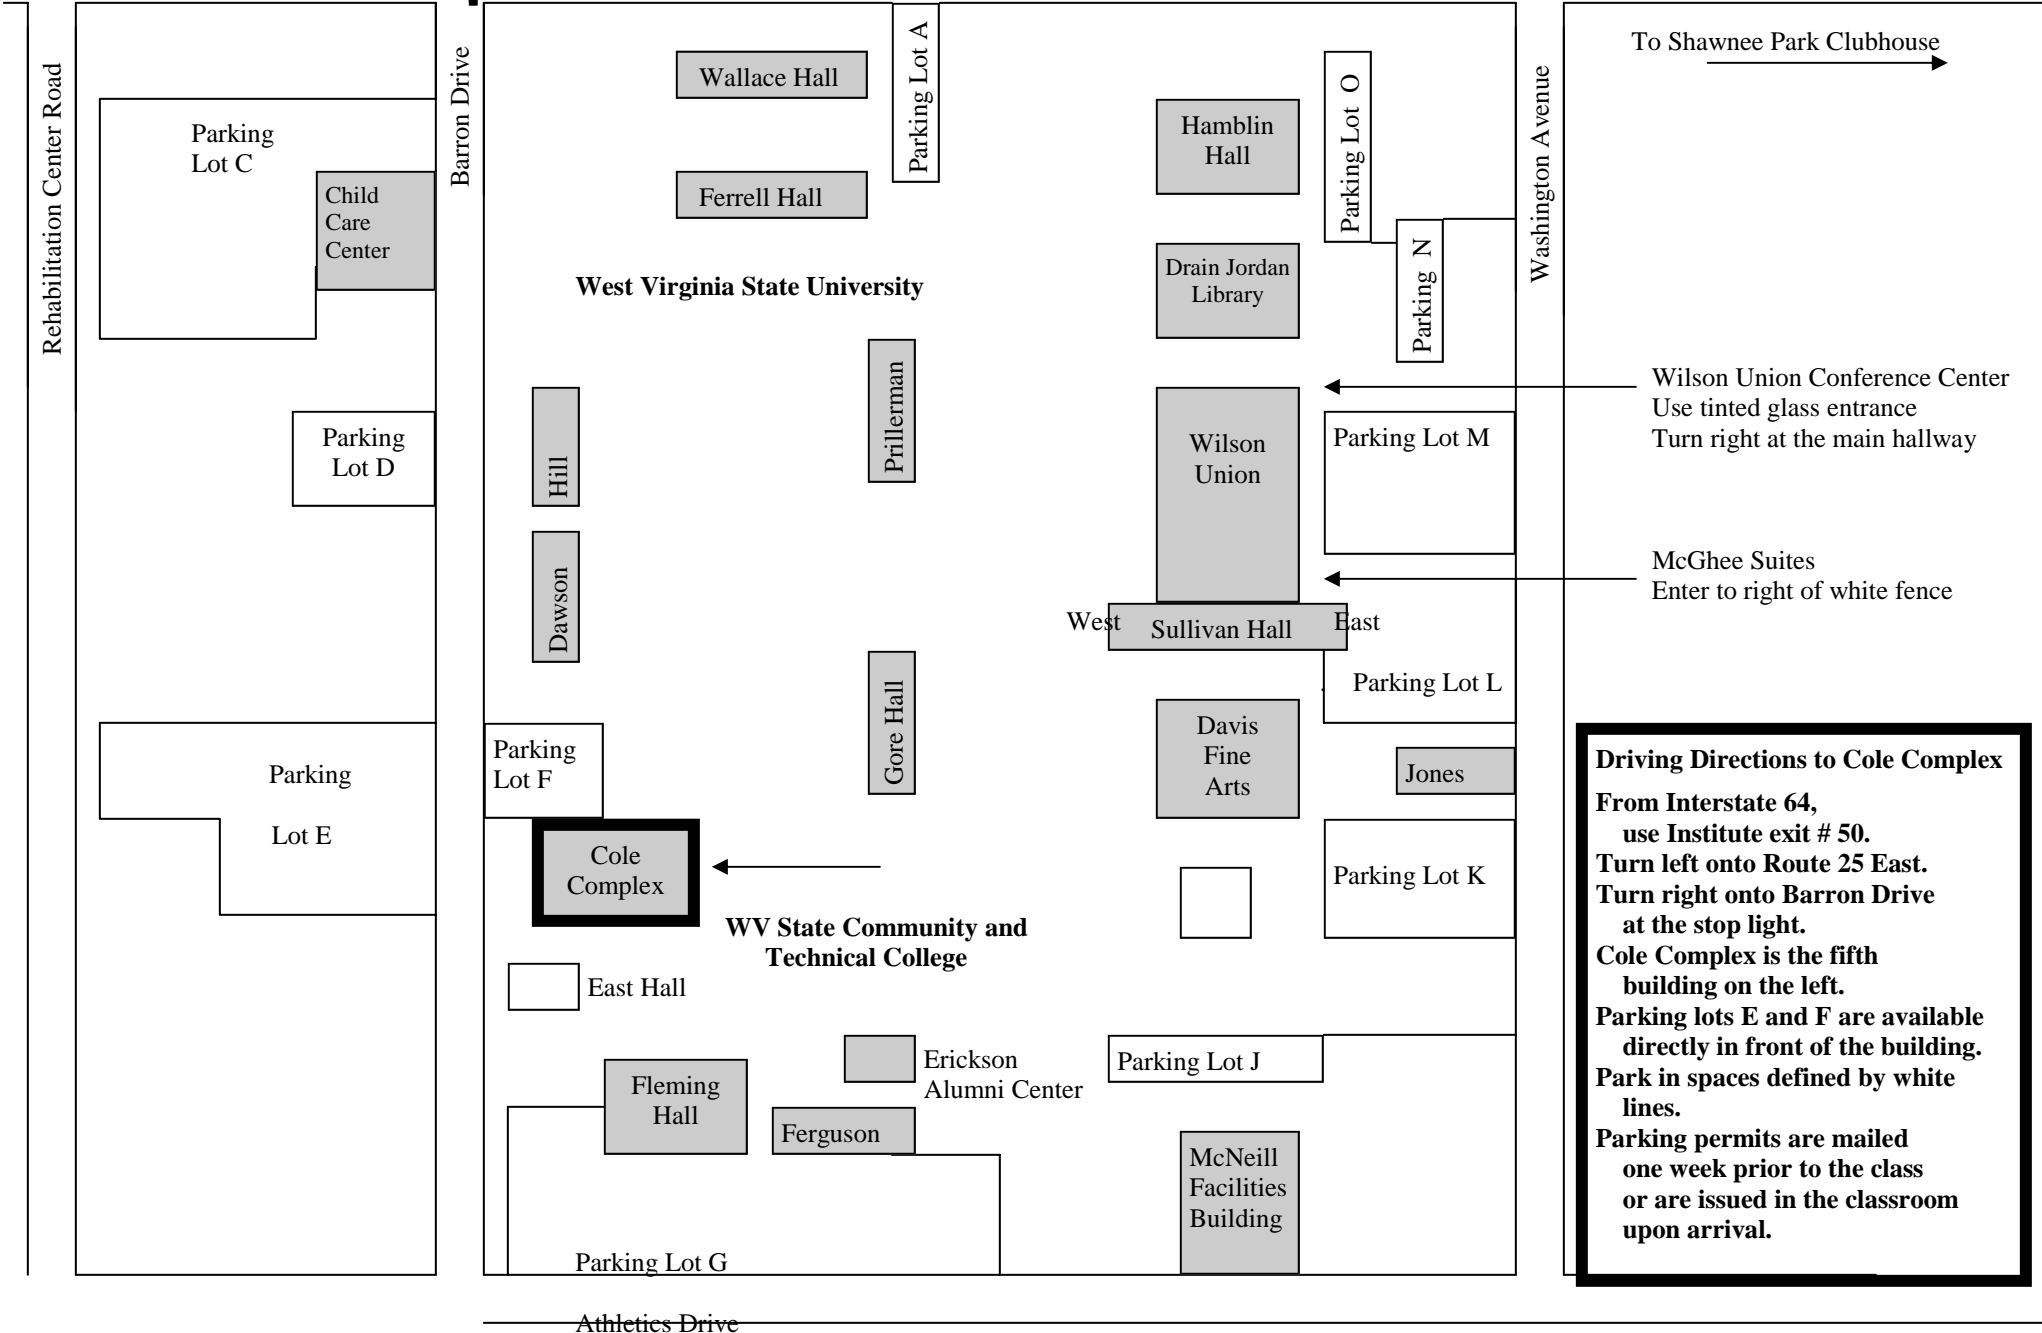

Route 25

**Driving Directions to Cole Complex**  
**From Interstate 64,**  
**use Institute exit # 50.**  
**Turn left onto Route 25 East.**  
**Turn right onto Barron Drive**  
**at the stop light.**  
**Cole Complex is the fifth**  
**building on the left.**  
**Parking lots E and F are available**  
**directly in front of the building.**  
**Park in spaces defined by white**  
**lines.**  
**Parking permits are mailed**  
**one week prior to the class**  
**or are issued in the classroom**  
**upon arrival.**