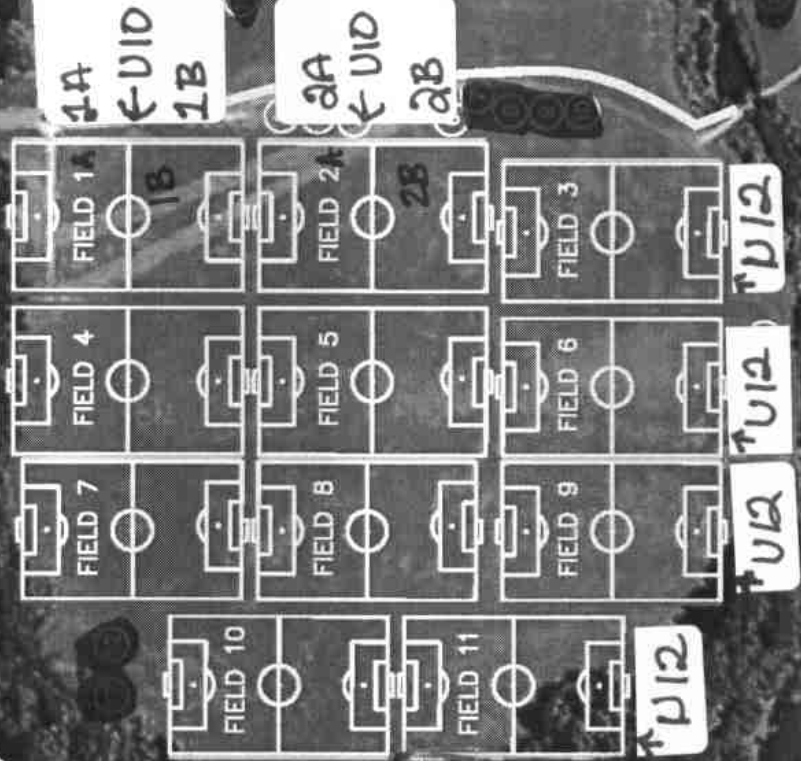

Fields
4, 5, 7, 8 + 10
U13 + up

BARBOURVILLE SOCCER COMPLEX
BARBOURVILLE, WV

U10 = 40x50 U12 = 45x85 U13+up = 110x85