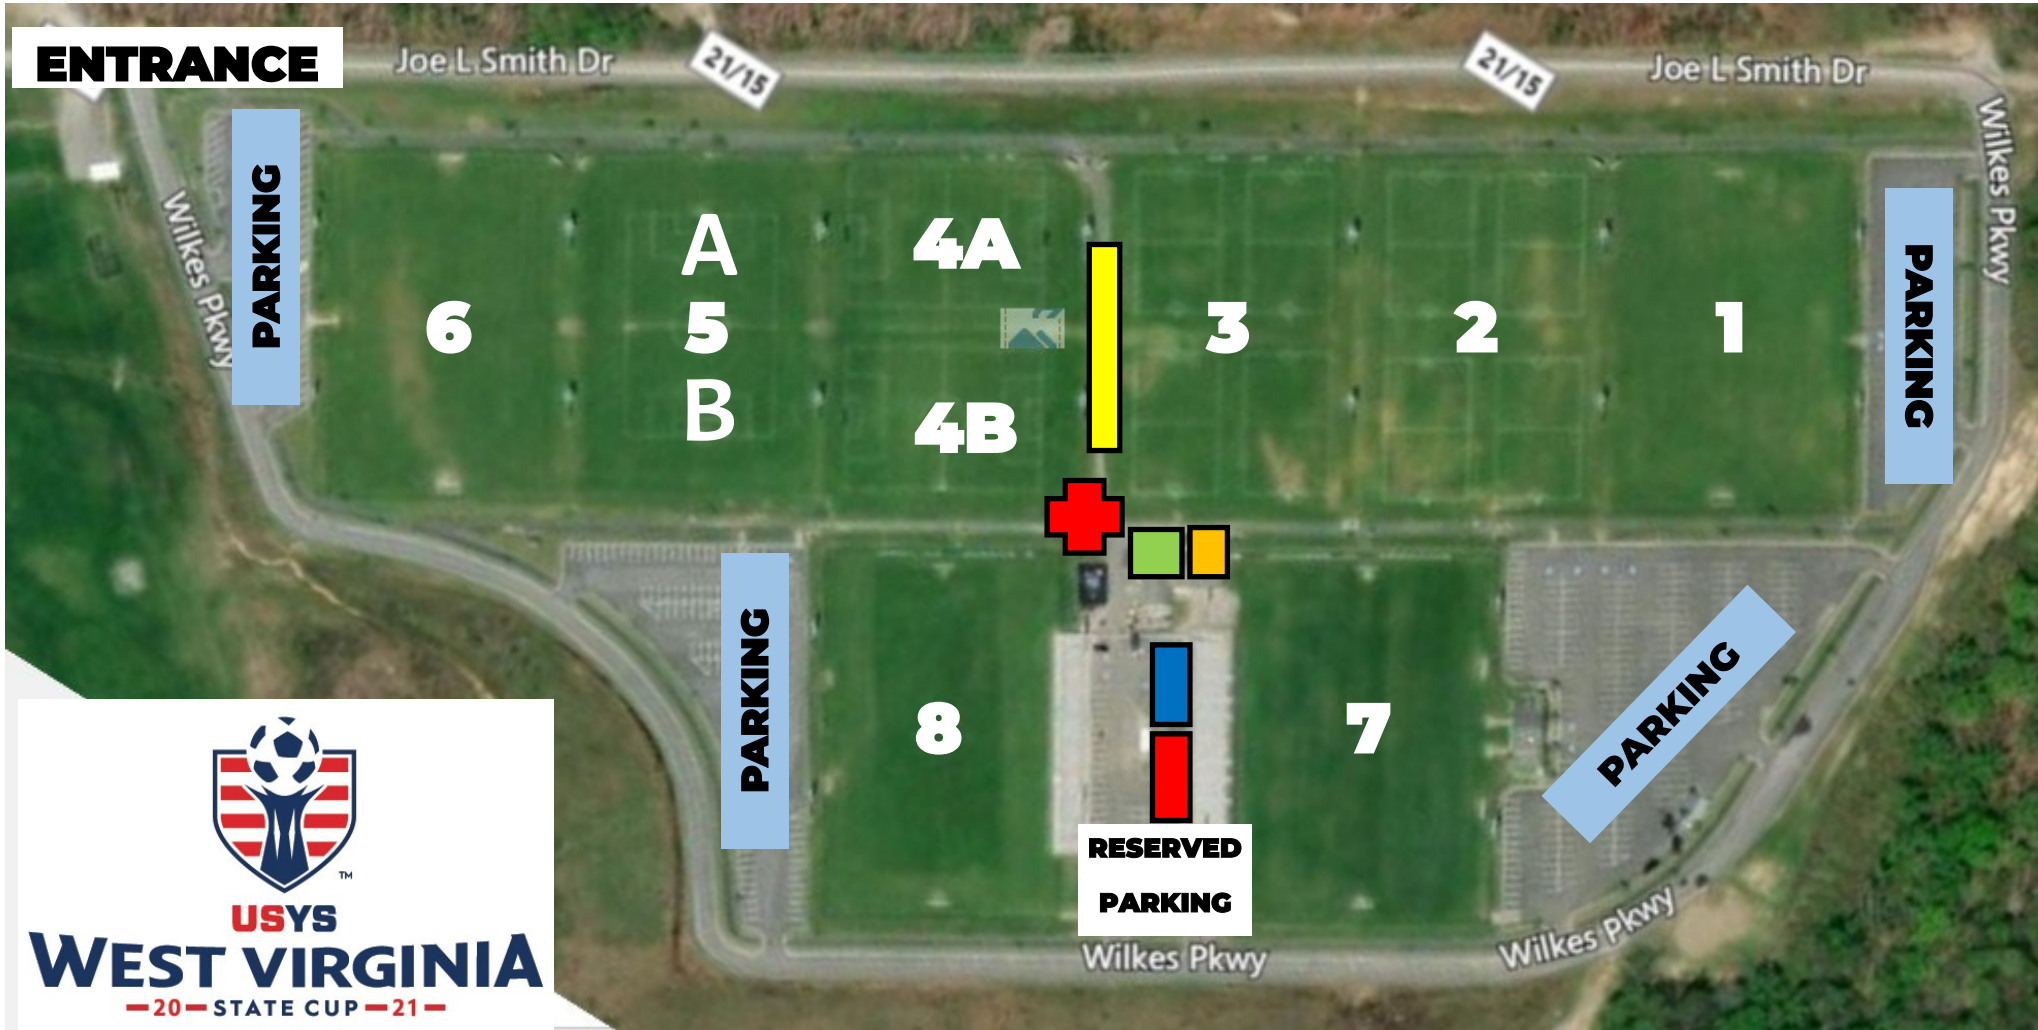

WVSA STATE CUP FIELD MAP

Paul Cline Memorial YMCA Soccer Complex
YMCA Drive, Beckley, WV 25801

KEY:

-  HEADQUARTERS
-  REFEREES
-  AWARDS
-  MEDICAL
-  RESTROOM
-  CONCESSIONS